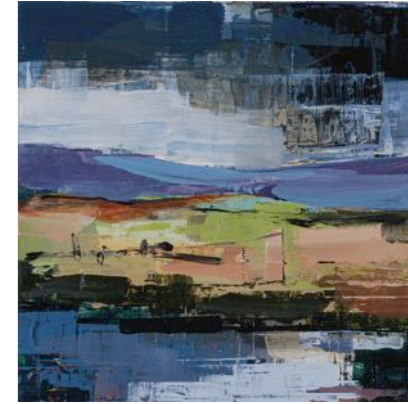

PEPPER CANISTER BRIDGE  
acrylic on canvas  
70 x 70 cm

PINK GLASS  
acrylic on canvas  
70 x 70 cm

HAWKINS STREET  
acrylic on canvas  
70 x 70 cm

CHIMNEYS  
acrylic on canvas  
70 x 70 cm

PRECIOUS PLACES I, II, III (*left to right*)  
acrylic on paper  
20 x 20 cm each