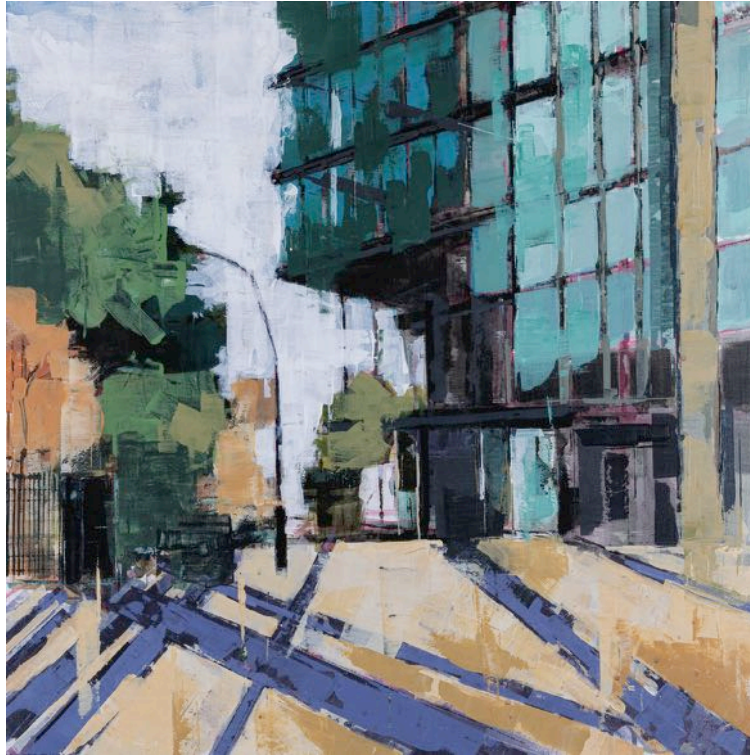

### COLLECTIONS

Office of Public Works, Blackrock Hospice, Ballinglen Arts Foundation & Merchant Hotel Belfast

SANDYMOUNT  
SUNSHINE  
acrylic on canvas  
100 x 100 cm

SOLOMON FINE ART

Balfe Street, Dublin 2, D02 T802, Ireland